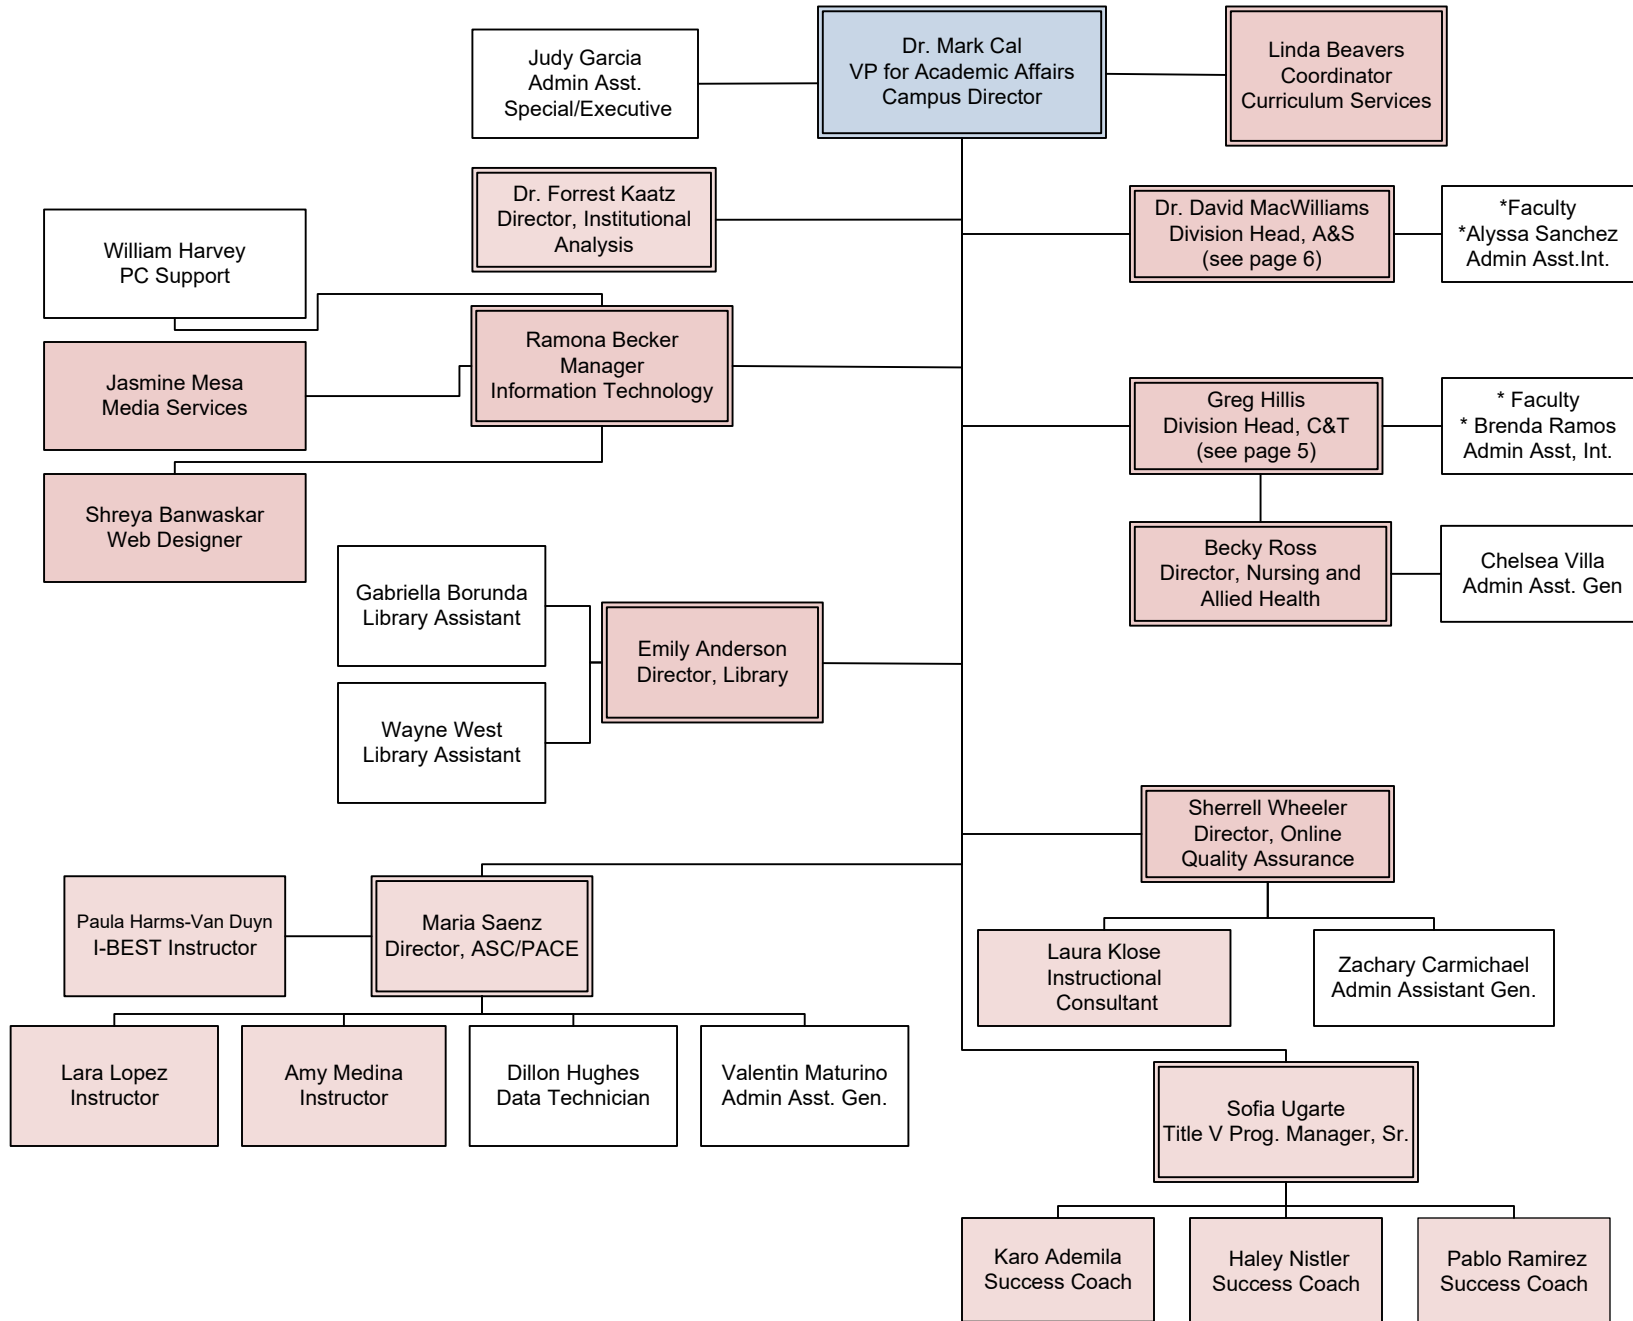

NMSU-A OPERATIONS MANUAL
APPENDIX A
New Mexico State University Alamogordo
Organization Chart

**NMSU-A OPERATIONS MANUAL
APPENDIX A
New Mexico State University Alamogordo
Organization Chart
Academic Affairs – Campus Director**

**NMSU-A OPERATIONS MANUAL
APPENDIX A
New Mexico State University Alamogordo
Organization Chart - Business & Finance**

**NMSU-A OPERATIONS MANUAL
APPENDIX A
New Mexico State University Alamogordo
Organization Chart - Student Services**

**NMSU-A OPERATIONS MANUAL
APPENDIX A
New Mexico State University Alamogordo
Organization Chart - Career and Technology (C&T)**

**NMSU-A OPERATIONS MANUAL
APPENDIX A
New Mexico State University Alamogordo
Organization Chart – Arts & Sciences (A&S)**