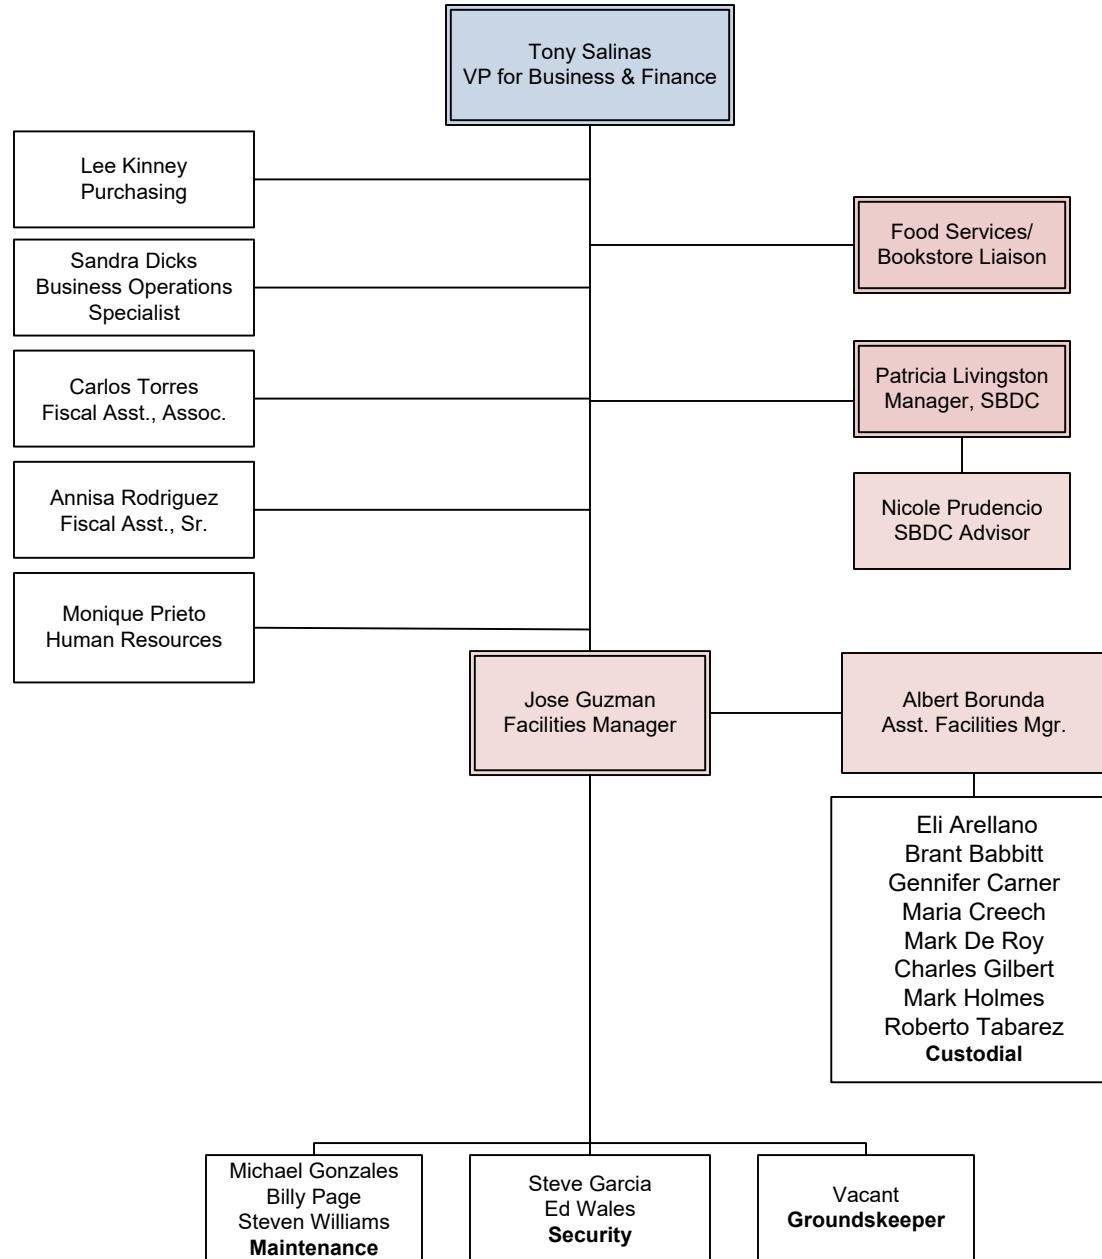

NMSU-A OPERATIONS MANUAL
APPENDIX A
New Mexico State University Alamogordo
Organization Chart

**NMSU-A OPERATIONS MANUAL
APPENDIX A
New Mexico State University Alamogordo
Organization Chart
Academic Affairs – Campus Director**

**NMSU-A OPERATIONS MANUAL
APPENDIX A
New Mexico State University Alamogordo
Organization Chart - Business & Finance**

**NMSU-A OPERATIONS MANUAL
APPENDIX A
New Mexico State University Alamogordo
Organization Chart - Student Services**

**NMSU-A OPERATIONS MANUAL
APPENDIX A
New Mexico State University Alamogordo
Organization Chart - Career and Technology (C&T)**

**NMSU-A OPERATIONS MANUAL
APPENDIX A
New Mexico State University Alamogordo
Organization Chart – Arts & Sciences (A&S)**