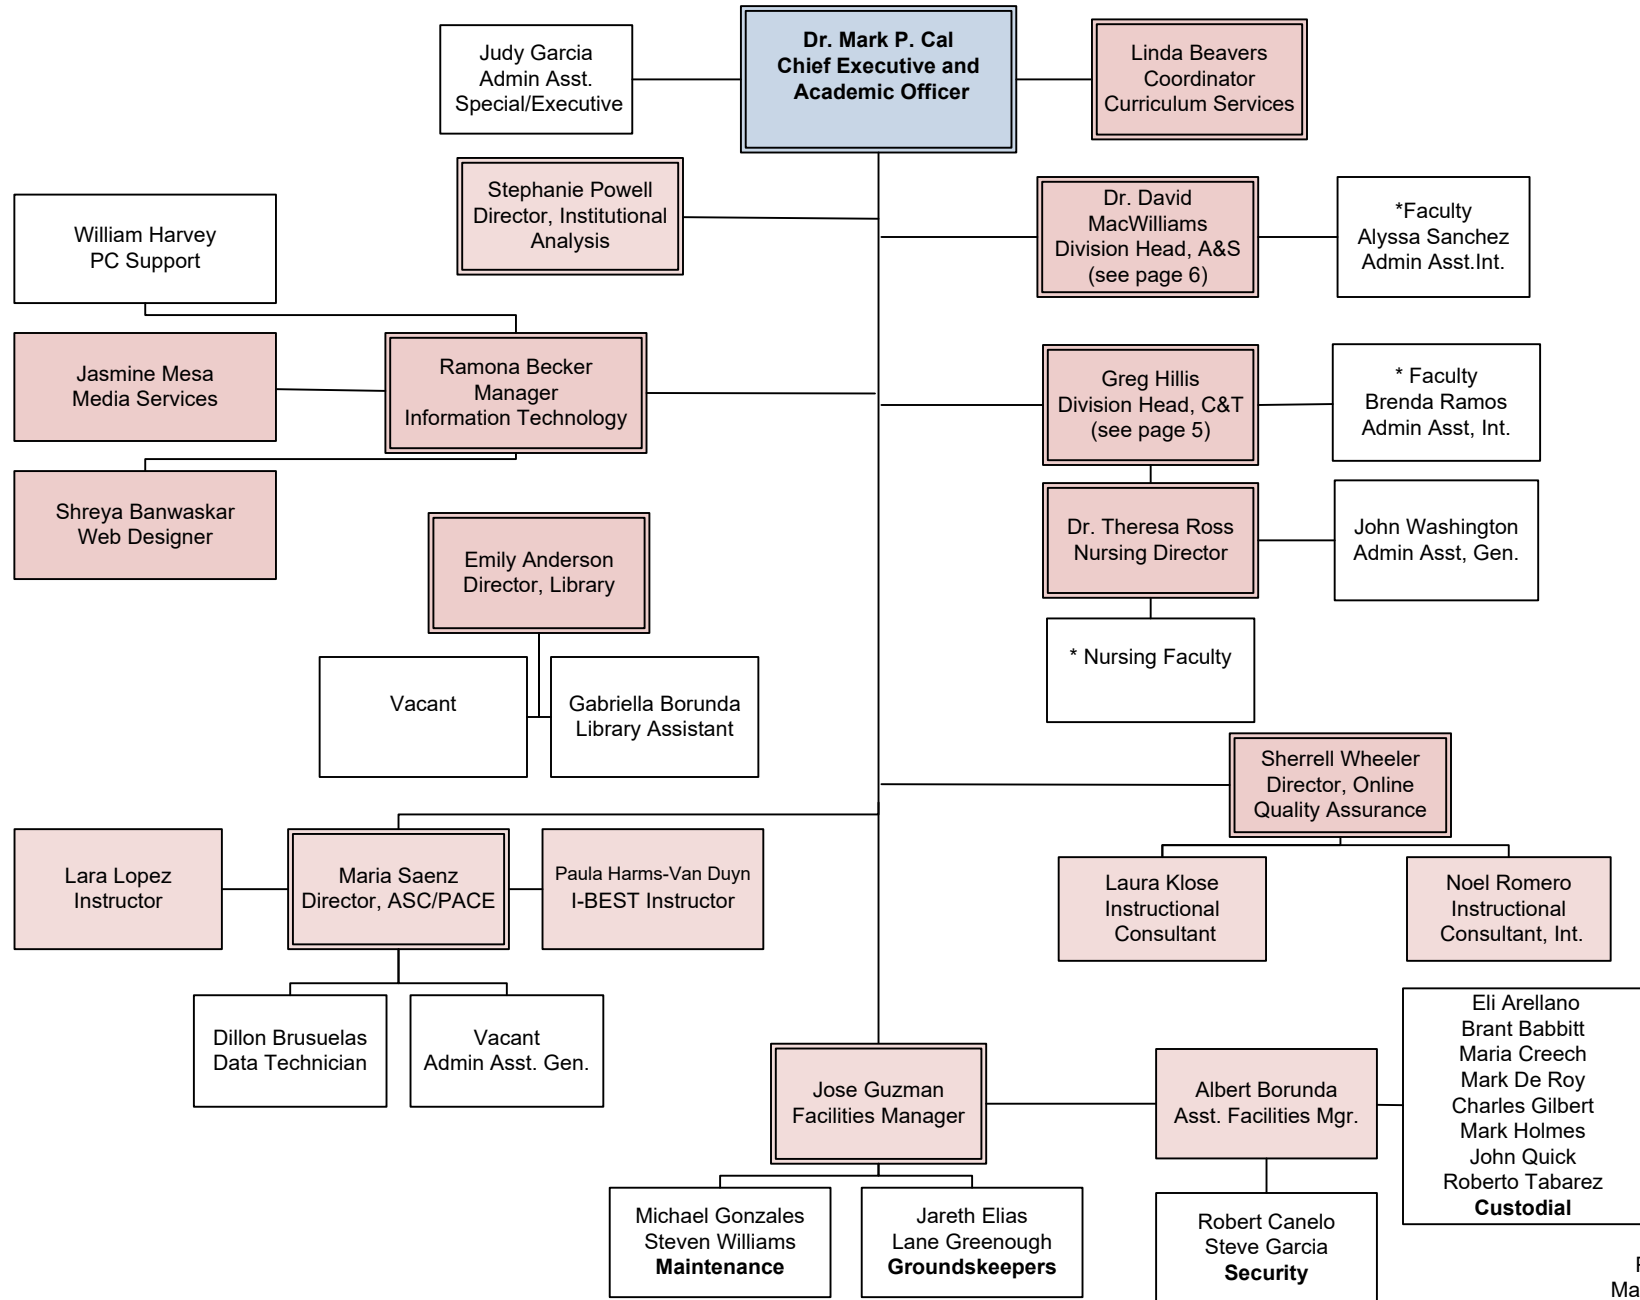

**NMSU-A OPERATIONS MANUAL
APPENDIX A
New Mexico State University Alamogordo
Organization Chart**

**NMSU-A OPERATIONS MANUAL
APPENDIX A
New Mexico State University Alamogordo
Organization Chart
Chief Executive and Academic Officer**

**NMSU-A OPERATIONS MANUAL
APPENDIX A
New Mexico State University Alamogordo
Organization Chart - Business & Finance**

**NMSU-A OPERATIONS MANUAL
APPENDIX A
New Mexico State University Alamogordo
Organization Chart - Student Success**

NMSU-A OPERATIONS MANUAL
APPENDIX A
New Mexico State University Alamogordo
Organization Chart - Career and Technology (C&T)

NMSU-A OPERATIONS MANUAL
APPENDIX A
New Mexico State University Alamogordo
Organization Chart – Arts & Sciences (A&S)