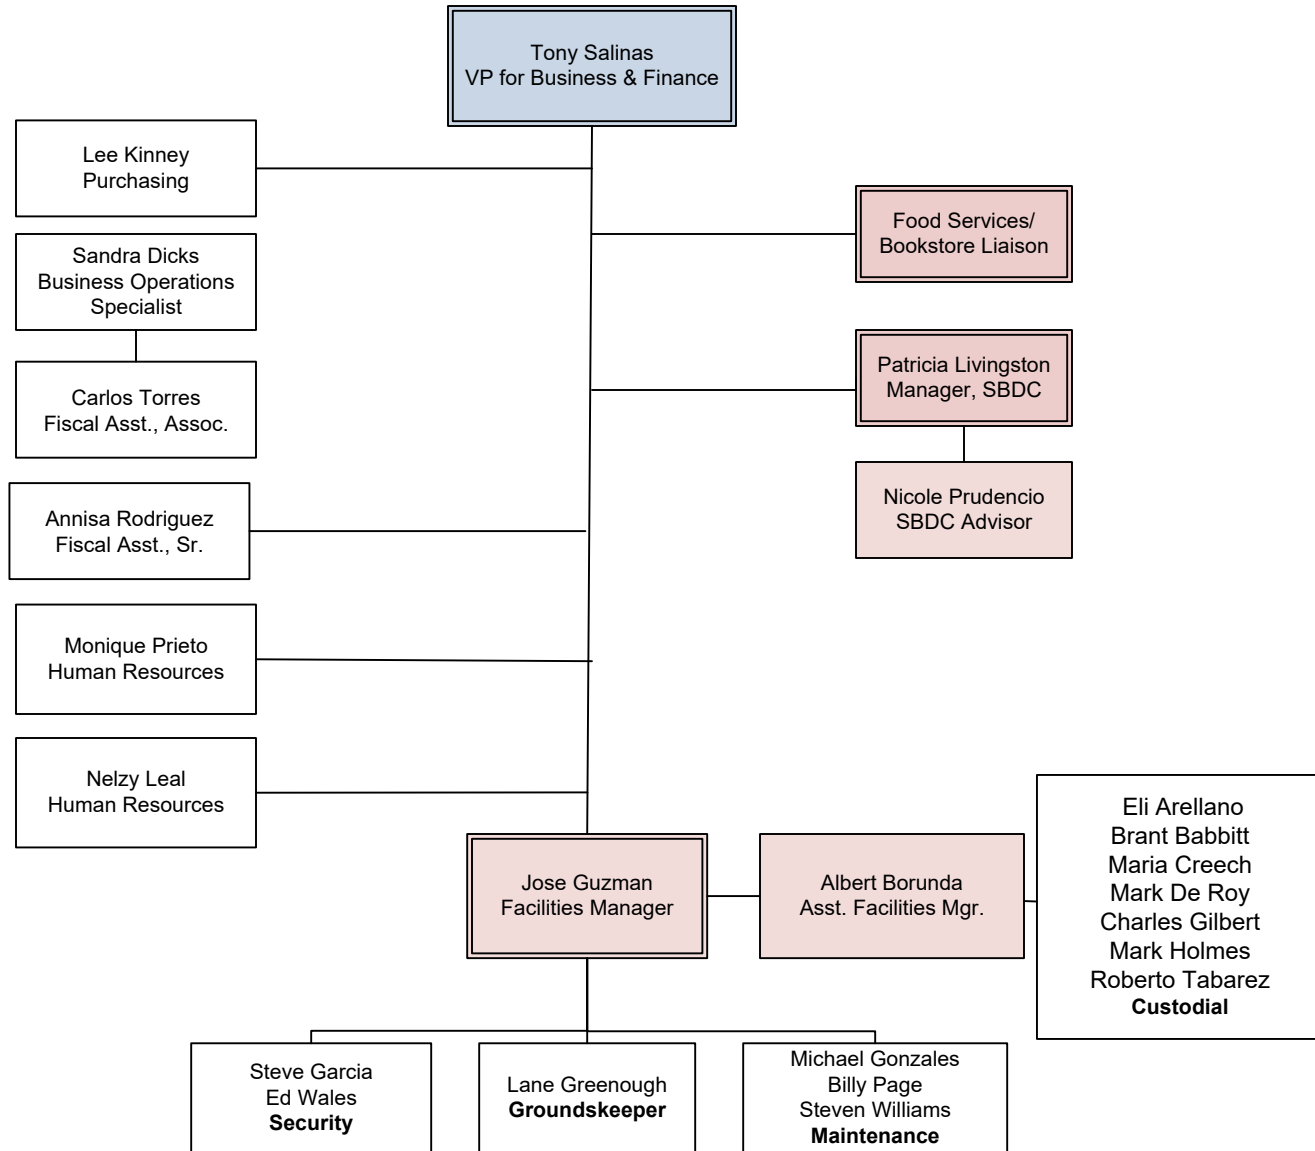

NMSU-A OPERATIONS MANUAL
APPENDIX A
New Mexico State University Alamogordo
Organization Chart

**NMSU-A OPERATIONS MANUAL
APPENDIX A
New Mexico State University Alamogordo
Organization Chart
Academic Affairs – Campus Director**

**NMSU-A OPERATIONS MANUAL
APPENDIX A
New Mexico State University Alamogordo
Organization Chart - Business & Finance**

**NMSU-A OPERATIONS MANUAL
APPENDIX A
New Mexico State University Alamogordo
Organization Chart - Student Services**

**NMSU-A OPERATIONS MANUAL
APPENDIX A
New Mexico State University Alamogordo
Organization Chart - Career and Technology (C&T)**

**NMSU-A OPERATIONS MANUAL
APPENDIX A
New Mexico State University Alamogordo
Organization Chart – Arts & Sciences (A&S)**