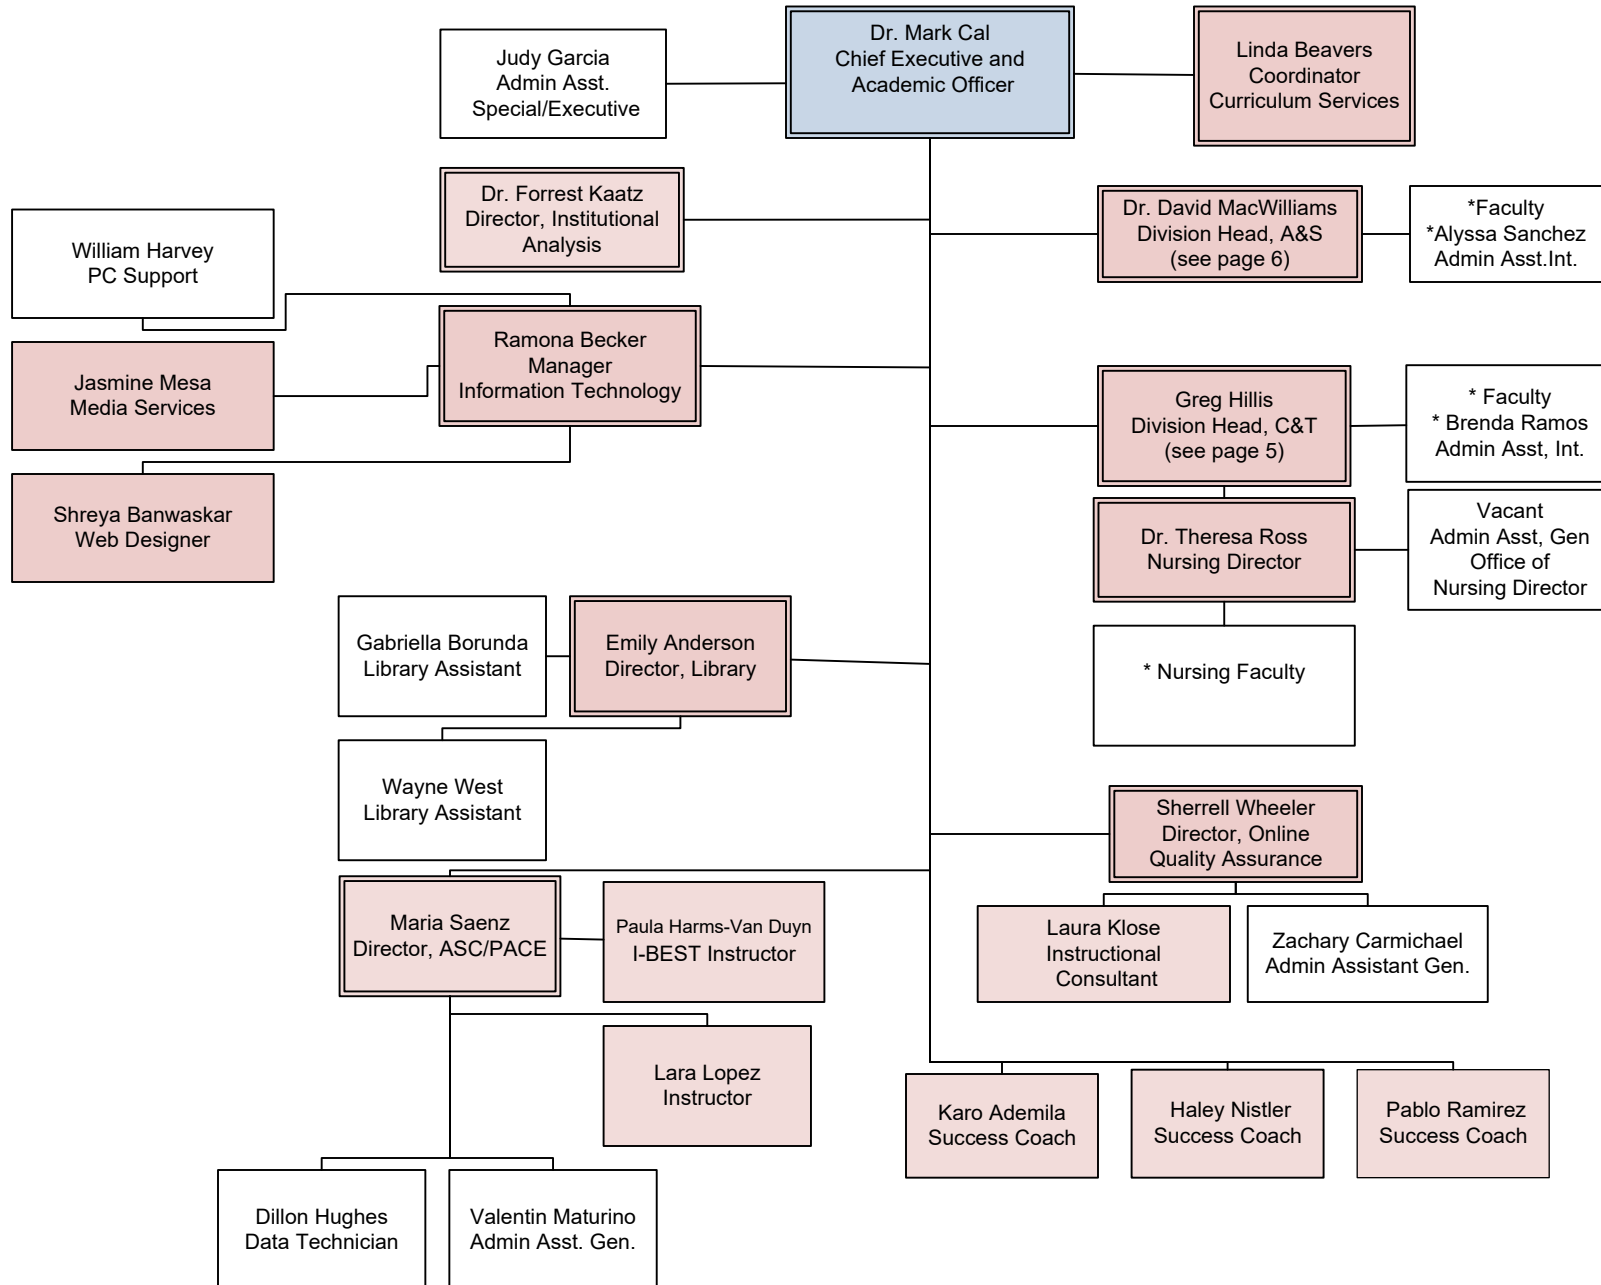

NMSU-A OPERATIONS MANUAL
APPENDIX A
New Mexico State University Alamogordo
Organization Chart

**NMSU-A OPERATIONS MANUAL
APPENDIX A
New Mexico State University Alamogordo
Organization Chart
Academic Affairs – Campus Director**

**NMSU-A OPERATIONS MANUAL
APPENDIX A
New Mexico State University Alamogordo
Organization Chart - Business & Finance**

**NMSU-A OPERATIONS MANUAL
APPENDIX A
New Mexico State University Alamogordo
Organization Chart - Student Services**

**NMSU-A OPERATIONS MANUAL
APPENDIX A
New Mexico State University Alamogordo
Organization Chart - Career and Technology (C&T)**

**NMSU-A OPERATIONS MANUAL
APPENDIX A
New Mexico State University Alamogordo
Organization Chart – Arts & Sciences (A&S)**