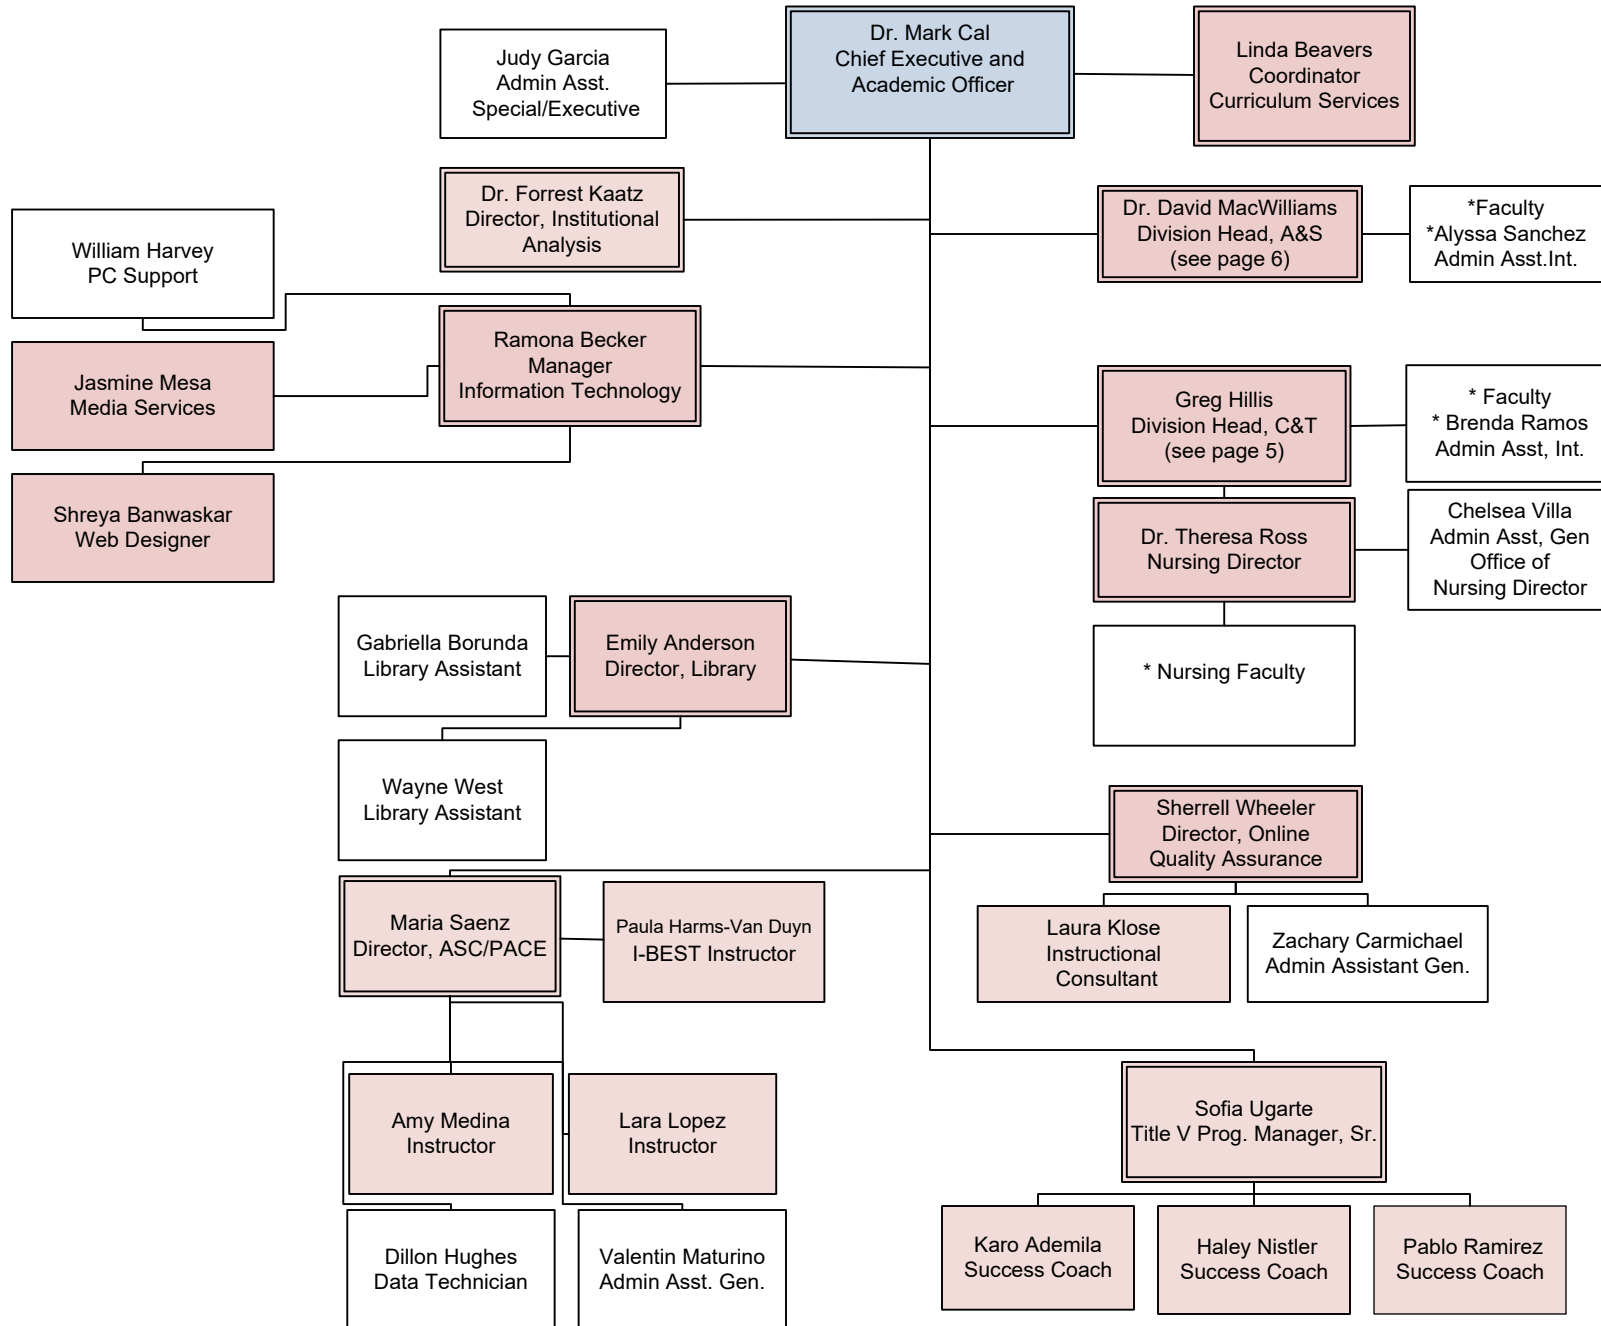

NMSU-A OPERATIONS MANUAL
APPENDIX A
New Mexico State University Alamogordo
Organization Chart

**NMSU-A OPERATIONS MANUAL
APPENDIX A
New Mexico State University Alamogordo
Organization Chart
Academic Affairs – Campus Director**

**NMSU-A OPERATIONS MANUAL
APPENDIX A
New Mexico State University Alamogordo
Organization Chart - Business & Finance**

**NMSU-A OPERATIONS MANUAL
APPENDIX A
New Mexico State University Alamogordo
Organization Chart - Student Services**

**NMSU-A OPERATIONS MANUAL
APPENDIX A
New Mexico State University Alamogordo
Organization Chart - Career and Technology (C&T)**

**NMSU-A OPERATIONS MANUAL
APPENDIX A
New Mexico State University Alamogordo
Organization Chart – Arts & Sciences (A&S)**