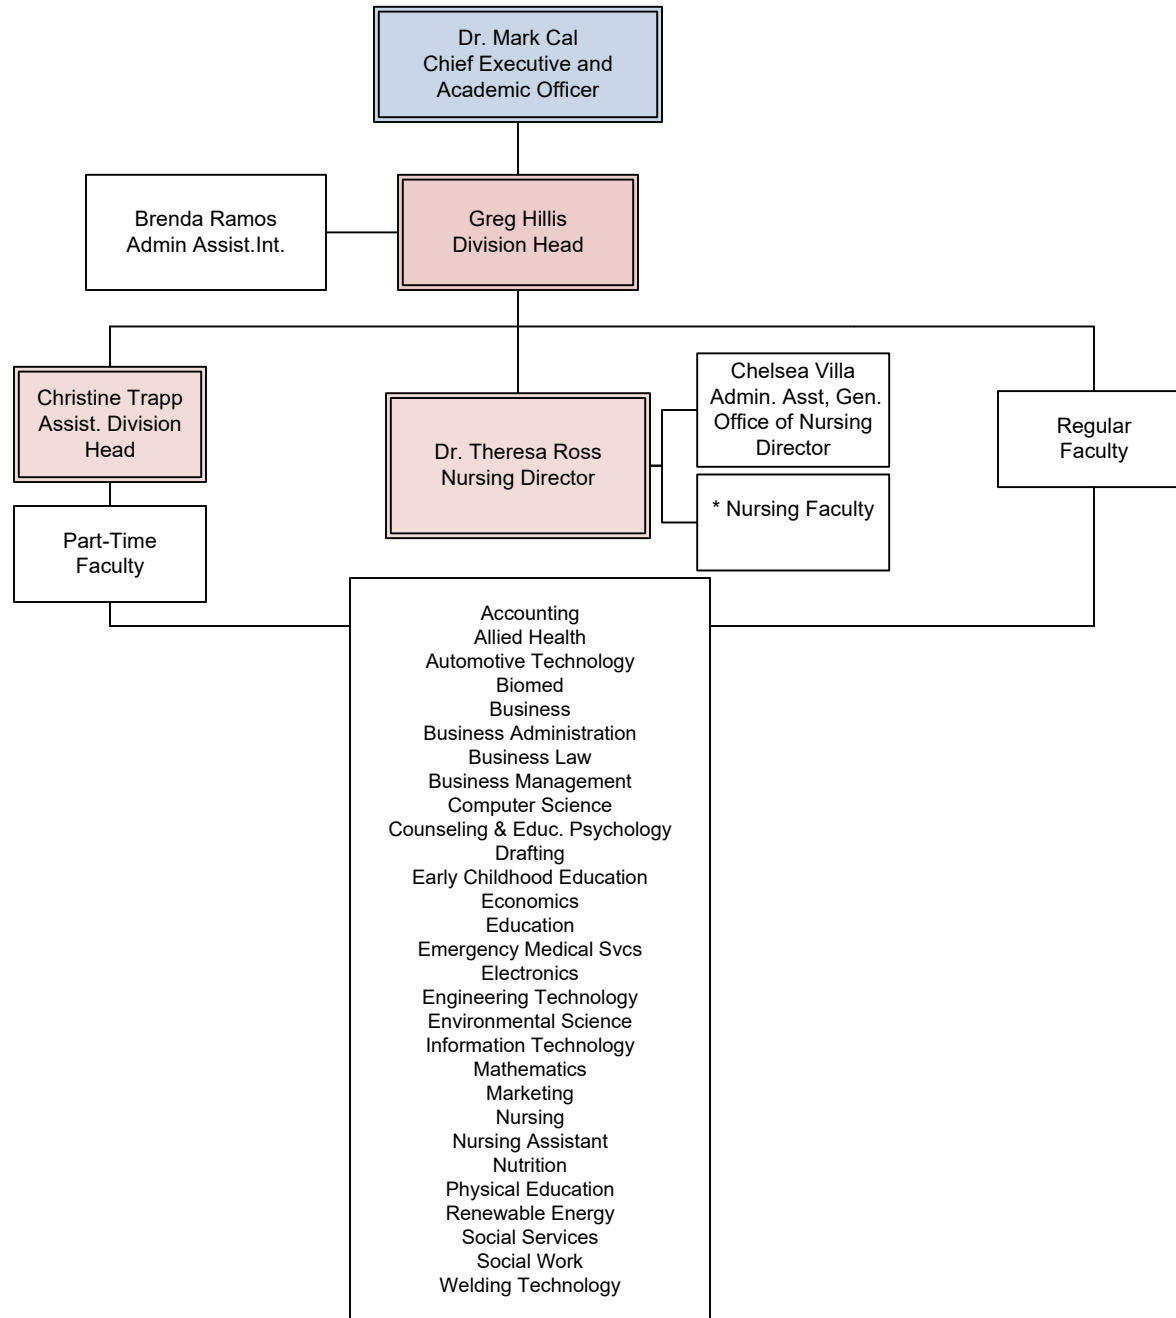

NMSU-A OPERATIONS MANUAL
APPENDIX A
New Mexico State University Alamogordo
Organization Chart

**NMSU-A OPERATIONS MANUAL
APPENDIX A
New Mexico State University Alamogordo
Organization Chart
Academic Affairs – Campus Director**

**NMSU-A OPERATIONS MANUAL
APPENDIX A
New Mexico State University Alamogordo
Organization Chart - Business & Finance**

**NMSU-A OPERATIONS MANUAL
APPENDIX A
New Mexico State University Alamogordo
Organization Chart - Student Services**

**NMSU-A OPERATIONS MANUAL
APPENDIX A
New Mexico State University Alamogordo
Organization Chart - Career and Technology (C&T)**

**NMSU-A OPERATIONS MANUAL
APPENDIX A
New Mexico State University Alamogordo
Organization Chart – Arts & Sciences (A&S)**