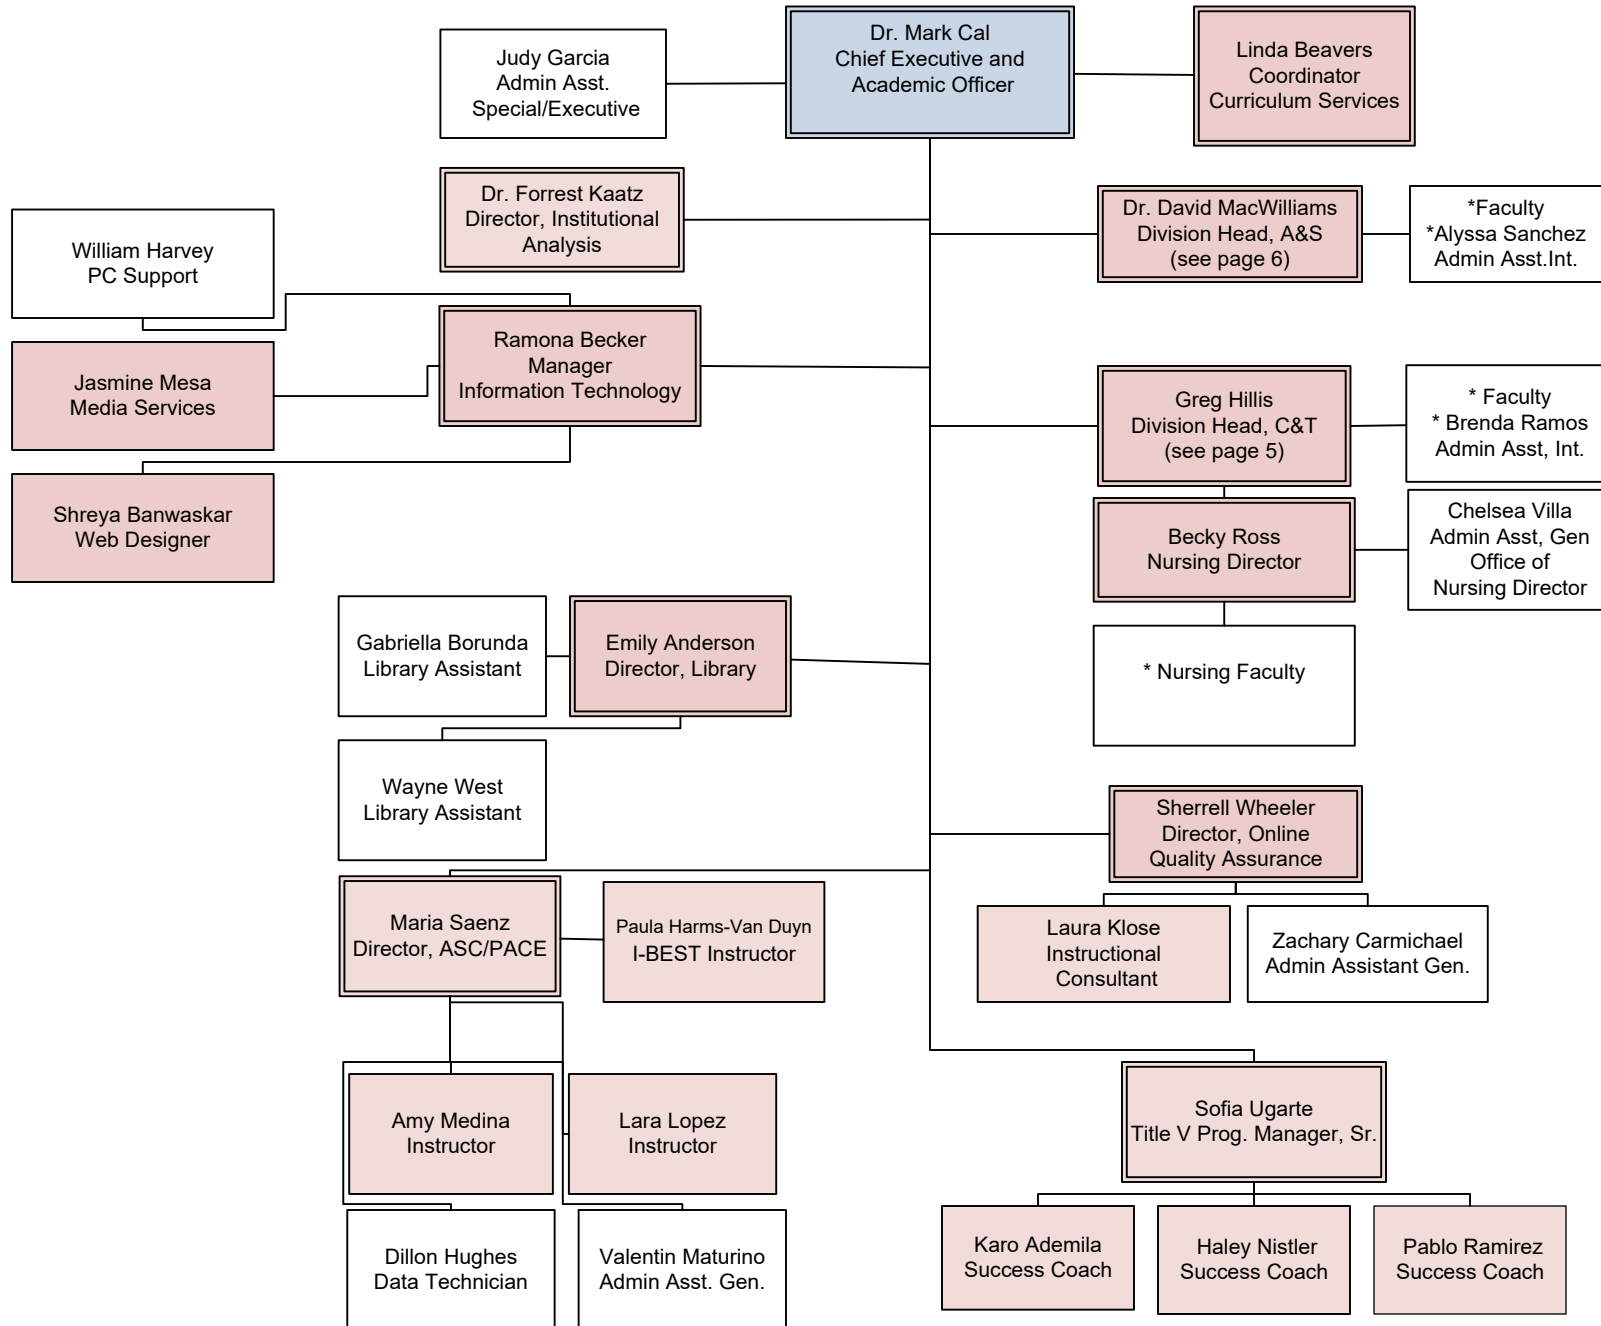

**NMSU-A OPERATIONS MANUAL**  
**APPENDIX A**  
**New Mexico State University Alamogordo**  
**Organization Chart**

**NMSU-A OPERATIONS MANUAL  
APPENDIX A  
New Mexico State University Alamogordo  
Organization Chart  
Academic Affairs – Campus Director**

**NMSU-A OPERATIONS MANUAL  
APPENDIX A  
New Mexico State University Alamogordo  
Organization Chart - Business & Finance**

**NMSU-A OPERATIONS MANUAL  
APPENDIX A  
New Mexico State University Alamogordo  
Organization Chart - Student Services**

**NMSU-A OPERATIONS MANUAL  
APPENDIX A  
New Mexico State University Alamogordo  
Organization Chart - Career and Technology (C&T)**

**NMSU-A OPERATIONS MANUAL  
APPENDIX A  
New Mexico State University Alamogordo  
Organization Chart – Arts & Sciences (A&S)**