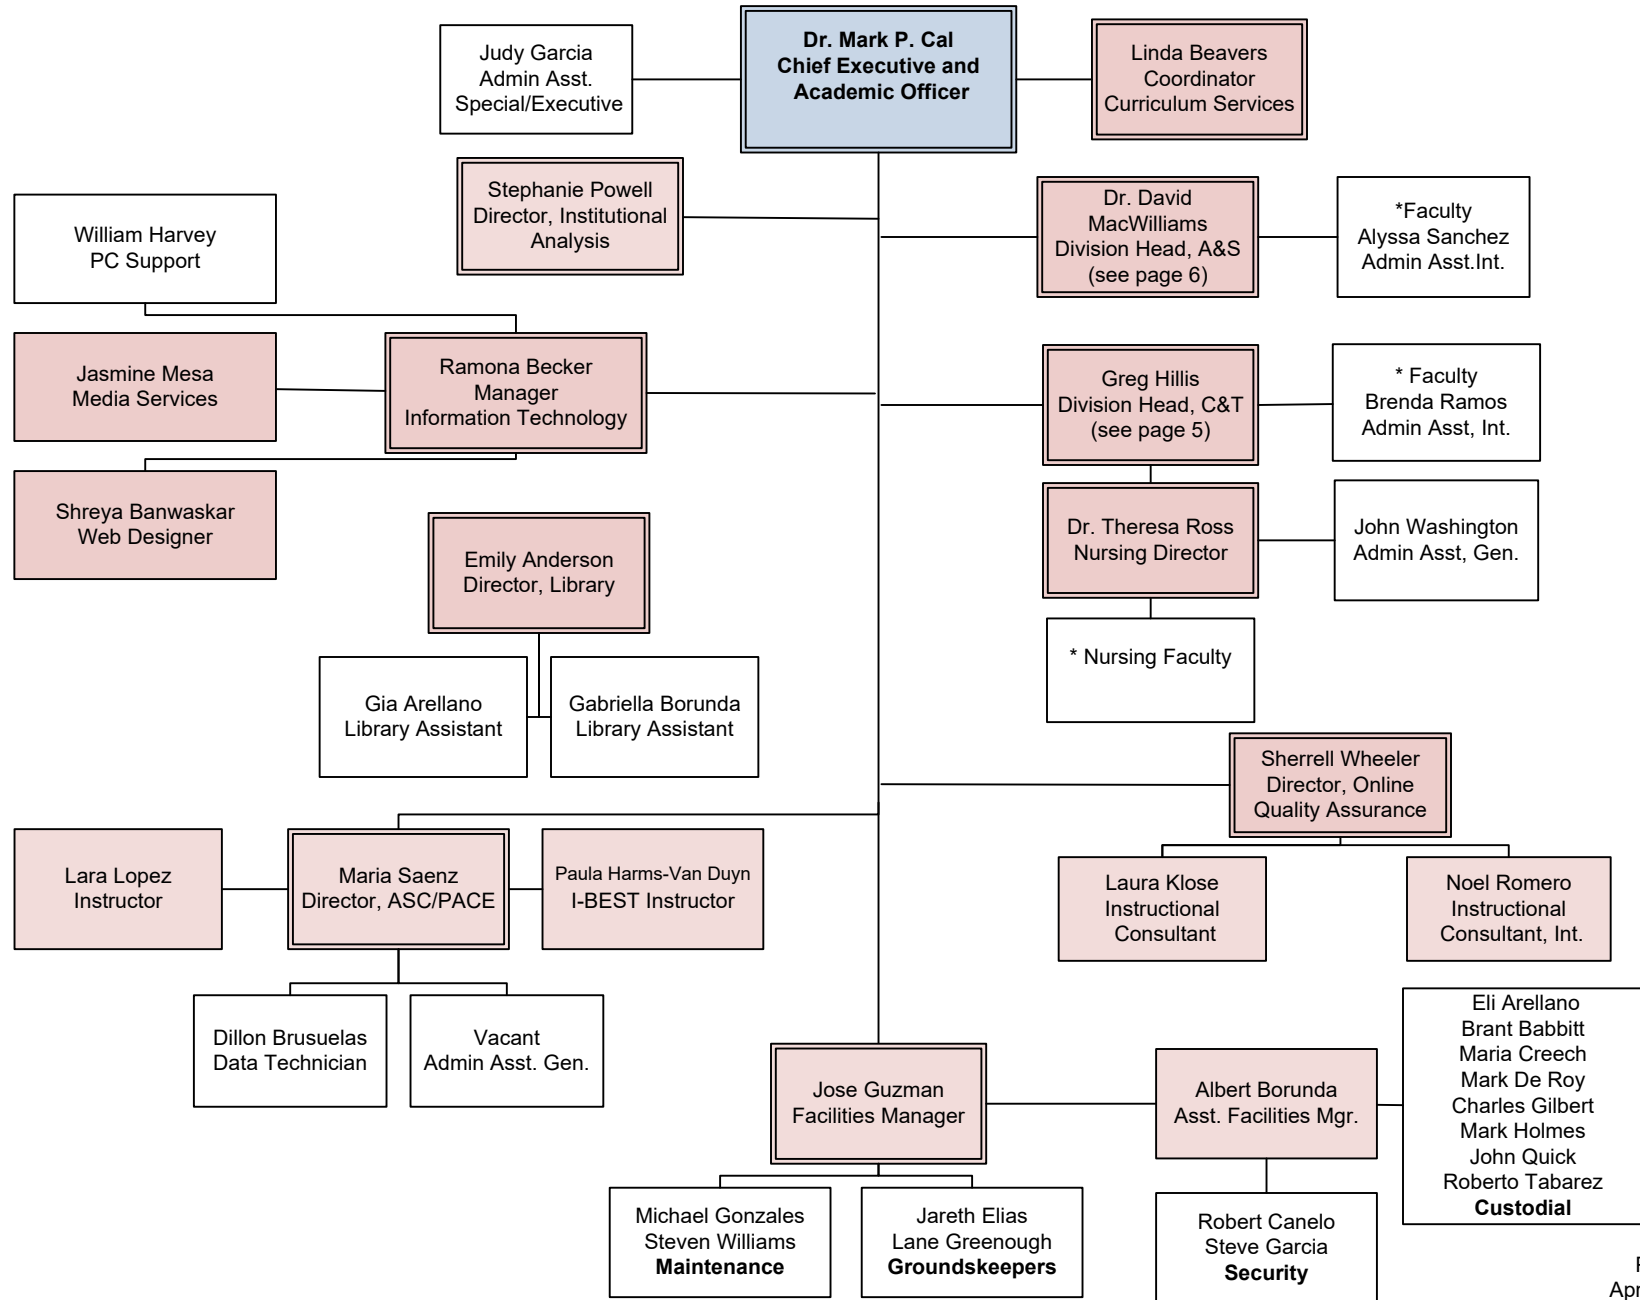

**NMSU-A OPERATIONS MANUAL
APPENDIX A
New Mexico State University Alamogordo
Organization Chart**

**NMSU-A OPERATIONS MANUAL
APPENDIX A
New Mexico State University Alamogordo
Organization Chart
Chief Executive and Academic Officer**

NMSU-A OPERATIONS MANUAL
APPENDIX A
New Mexico State University Alamogordo
Organization Chart - Business & Finance

**NMSU-A OPERATIONS MANUAL
APPENDIX A
New Mexico State University Alamogordo
Organization Chart - Student Success**

NMSU-A OPERATIONS MANUAL
APPENDIX A
New Mexico State University Alamogordo
Organization Chart - Career and Technology (C&T)

NMSU-A OPERATIONS MANUAL
APPENDIX A
New Mexico State University Alamogordo
Organization Chart – Arts & Sciences (A&S)