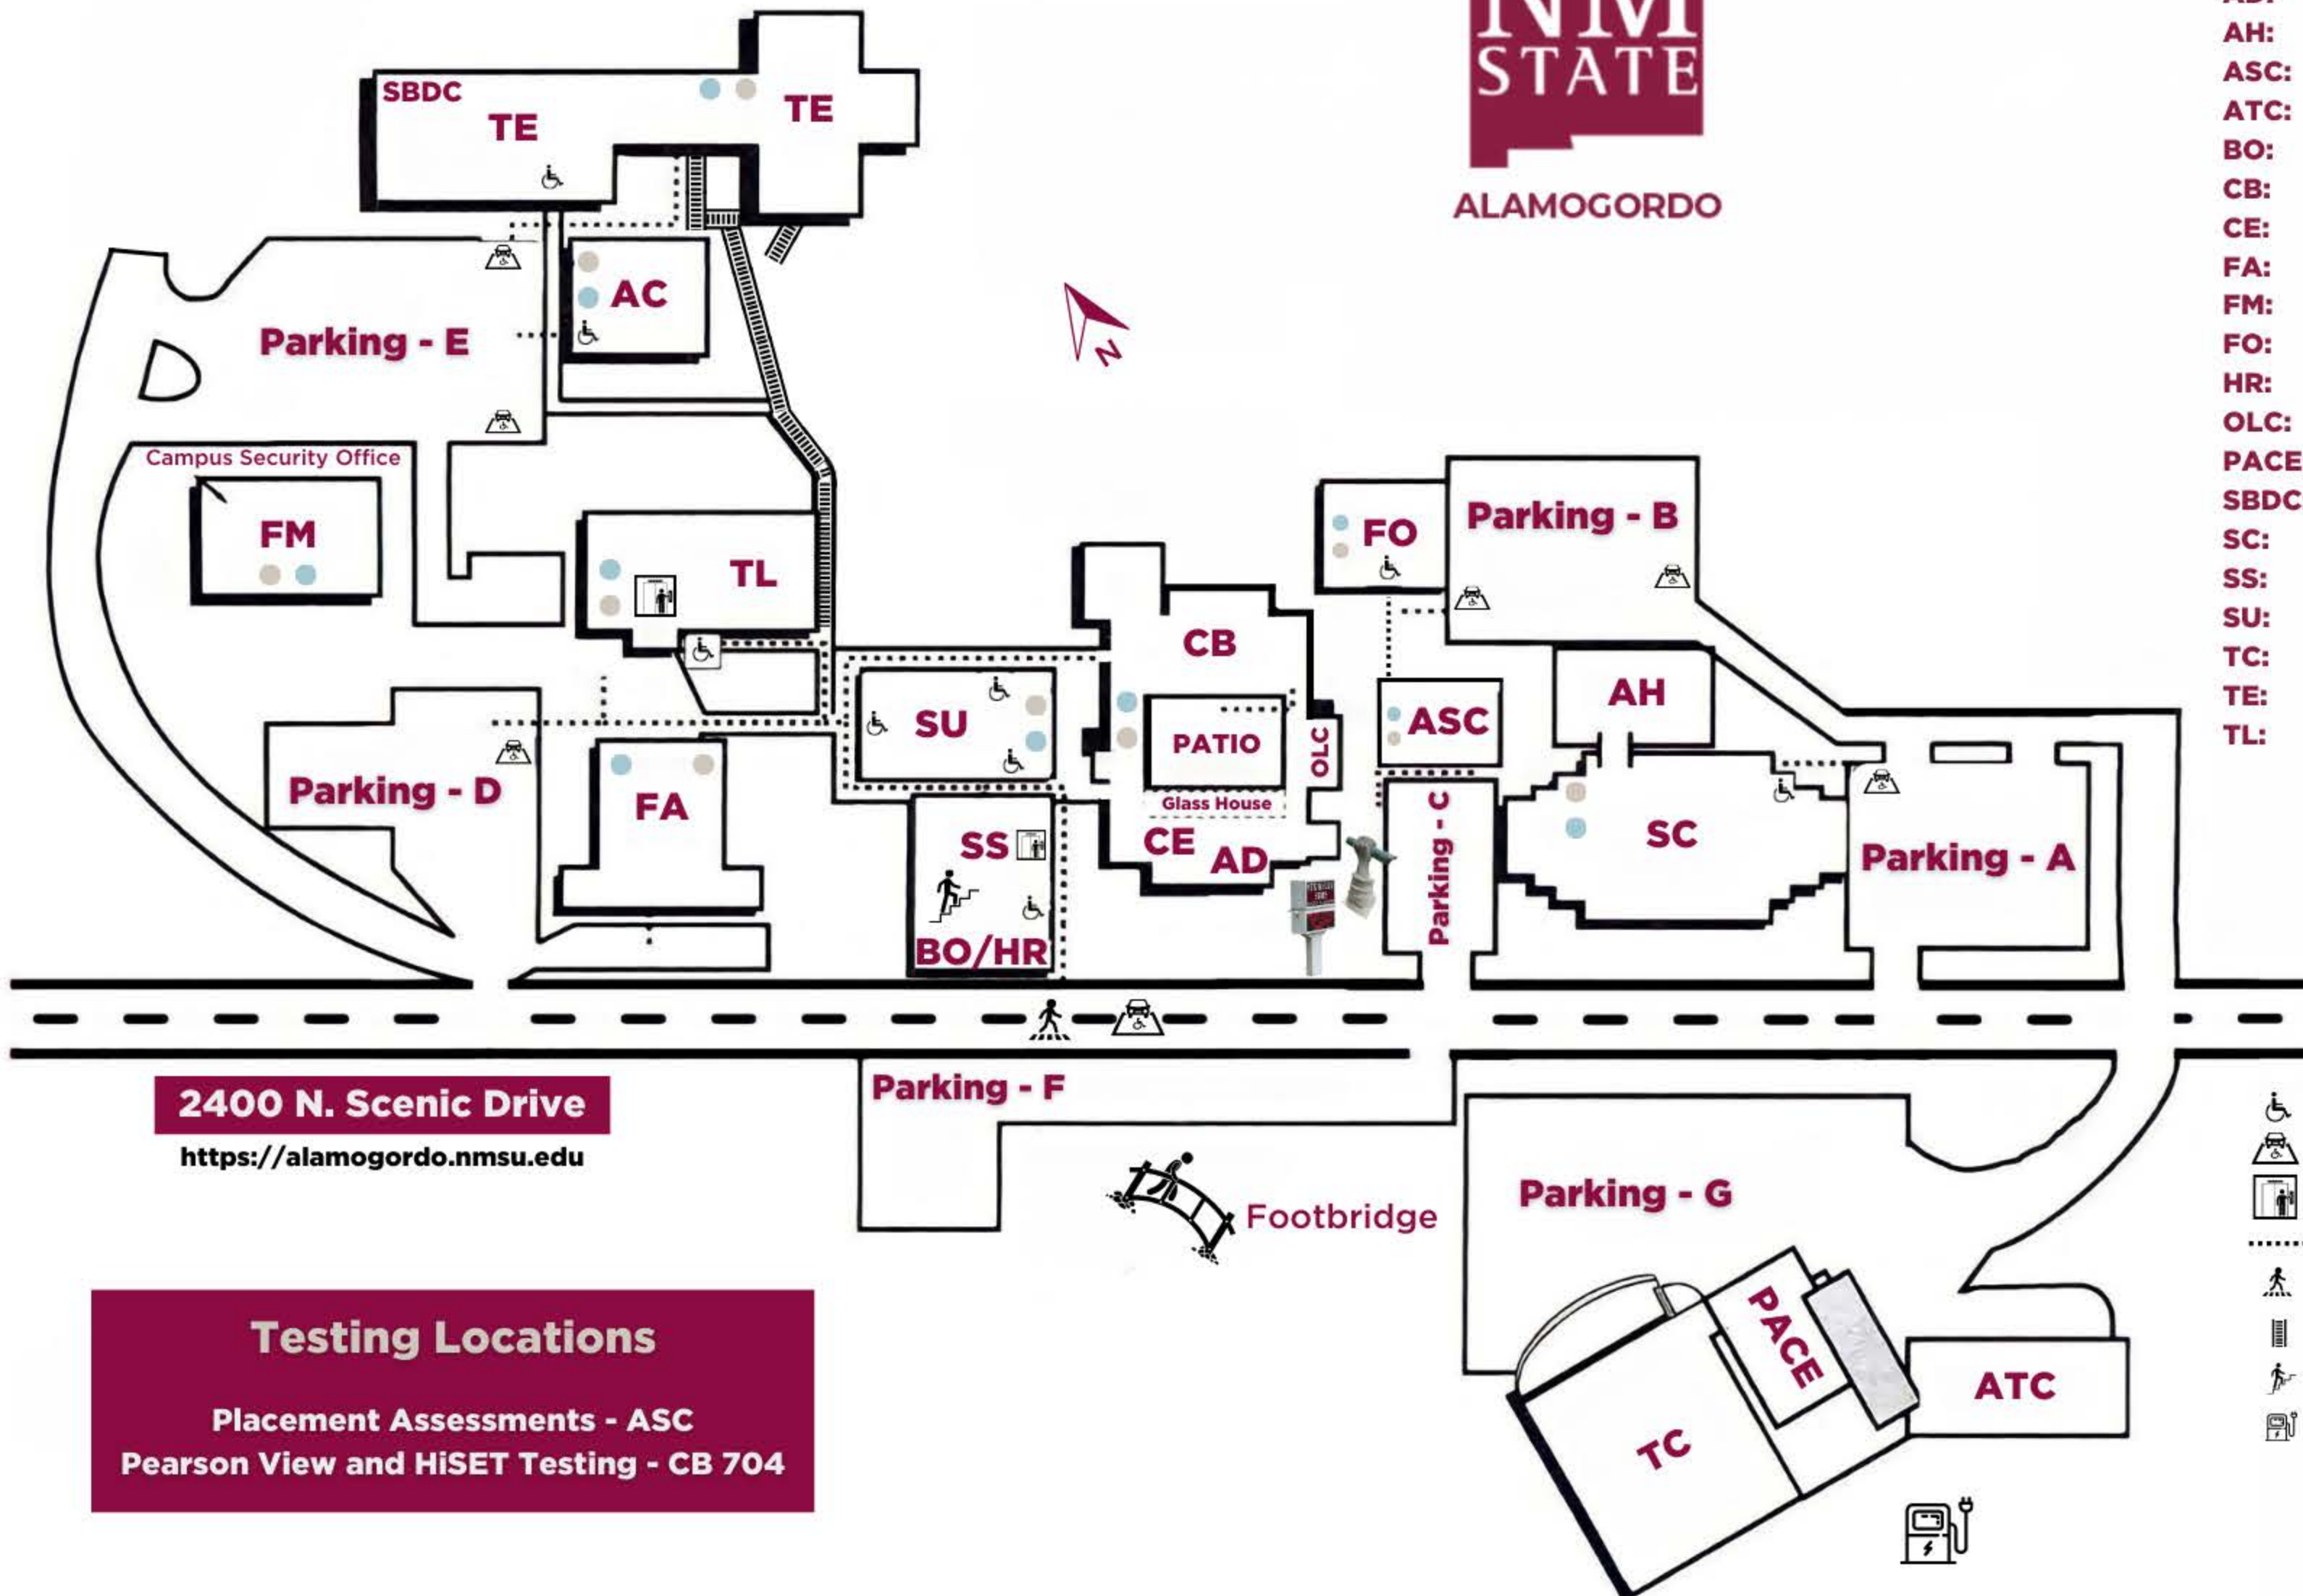

NMSU ALAMOGORDO CAMPUS MAP

CAMPUS LOCATIONS

- AC:** Art Center
- AD:** Administration
- AH:** Allied Health
- ASC:** Academic Support Center
- ATC:** Advanced Technology
- BO:** Business Office
- CB:** Classroom Building
- CE:** Continuing Education
- FA:** Rohovec Fine Arts Center
- FM:** Facilities Management
- FO:** Faculty Office
- HR:** Human Resources
- OLC:** Online Learning Center
- PACE:** Pathways & Career Education
- SBDC:** Small Business Development Center
- SC:** Science Center
- SS:** Student Services
- SU:** Student Union
- TC:** Tays Center
- TE:** Technical Education (ProTech)
- TL:** Townsend Library

2400 N. Scenic Drive
<https://alamogordo.nmsu.edu>

Testing Locations
 Placement Assessments - ASC
 Pearson View and HiSET Testing - CB 704

- Handicapped Door Opener
- Handicapped Parking
- Elevator
- Handicapped Access Ramps
- Crosswalk
- Stairs
- Second Floor
- EV Charging Station

- Men's Restroom
- Women's Restroom