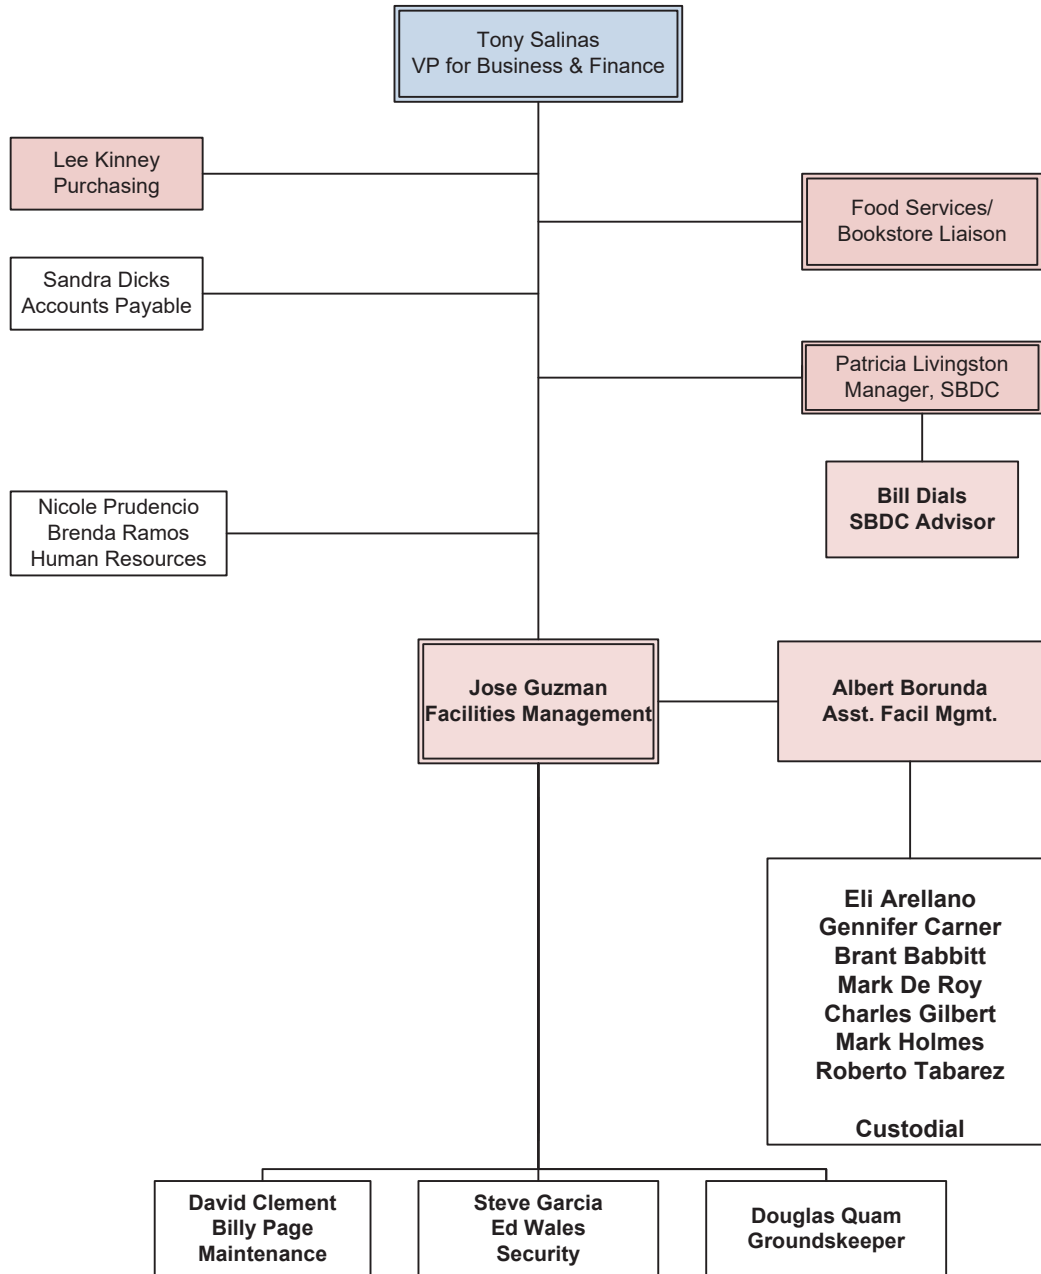

NMSU-A OPERATIONS MANUAL
APPENDIX A
New Mexico State University Alamogordo
Organization Chart

**NMSU-A OPERATIONS MANUAL
APPENDIX A
New Mexico State University Alamogordo
Organization Chart
Academic Affairs – Associate Campus
Director**

**NMSU-A OPERATIONS MANUAL
APPENDIX A
New Mexico State University Alamogordo
Organization Chart - Business & Finance**

**NMSU-A OPERATIONS MANUAL
APPENDIX A
New Mexico State University Alamogordo
Organization Chart - Student Services**

**NMSU-A OPERATIONS MANUAL
APPENDIX A
New Mexico State University Alamogordo
Organization Chart - Career and Technology (C&T)**

NMSU-A OPERATIONS MANUAL
APPENDIX A
New Mexico State University Alamogordo
Organization Chart - Arts and Sciences (A&S)