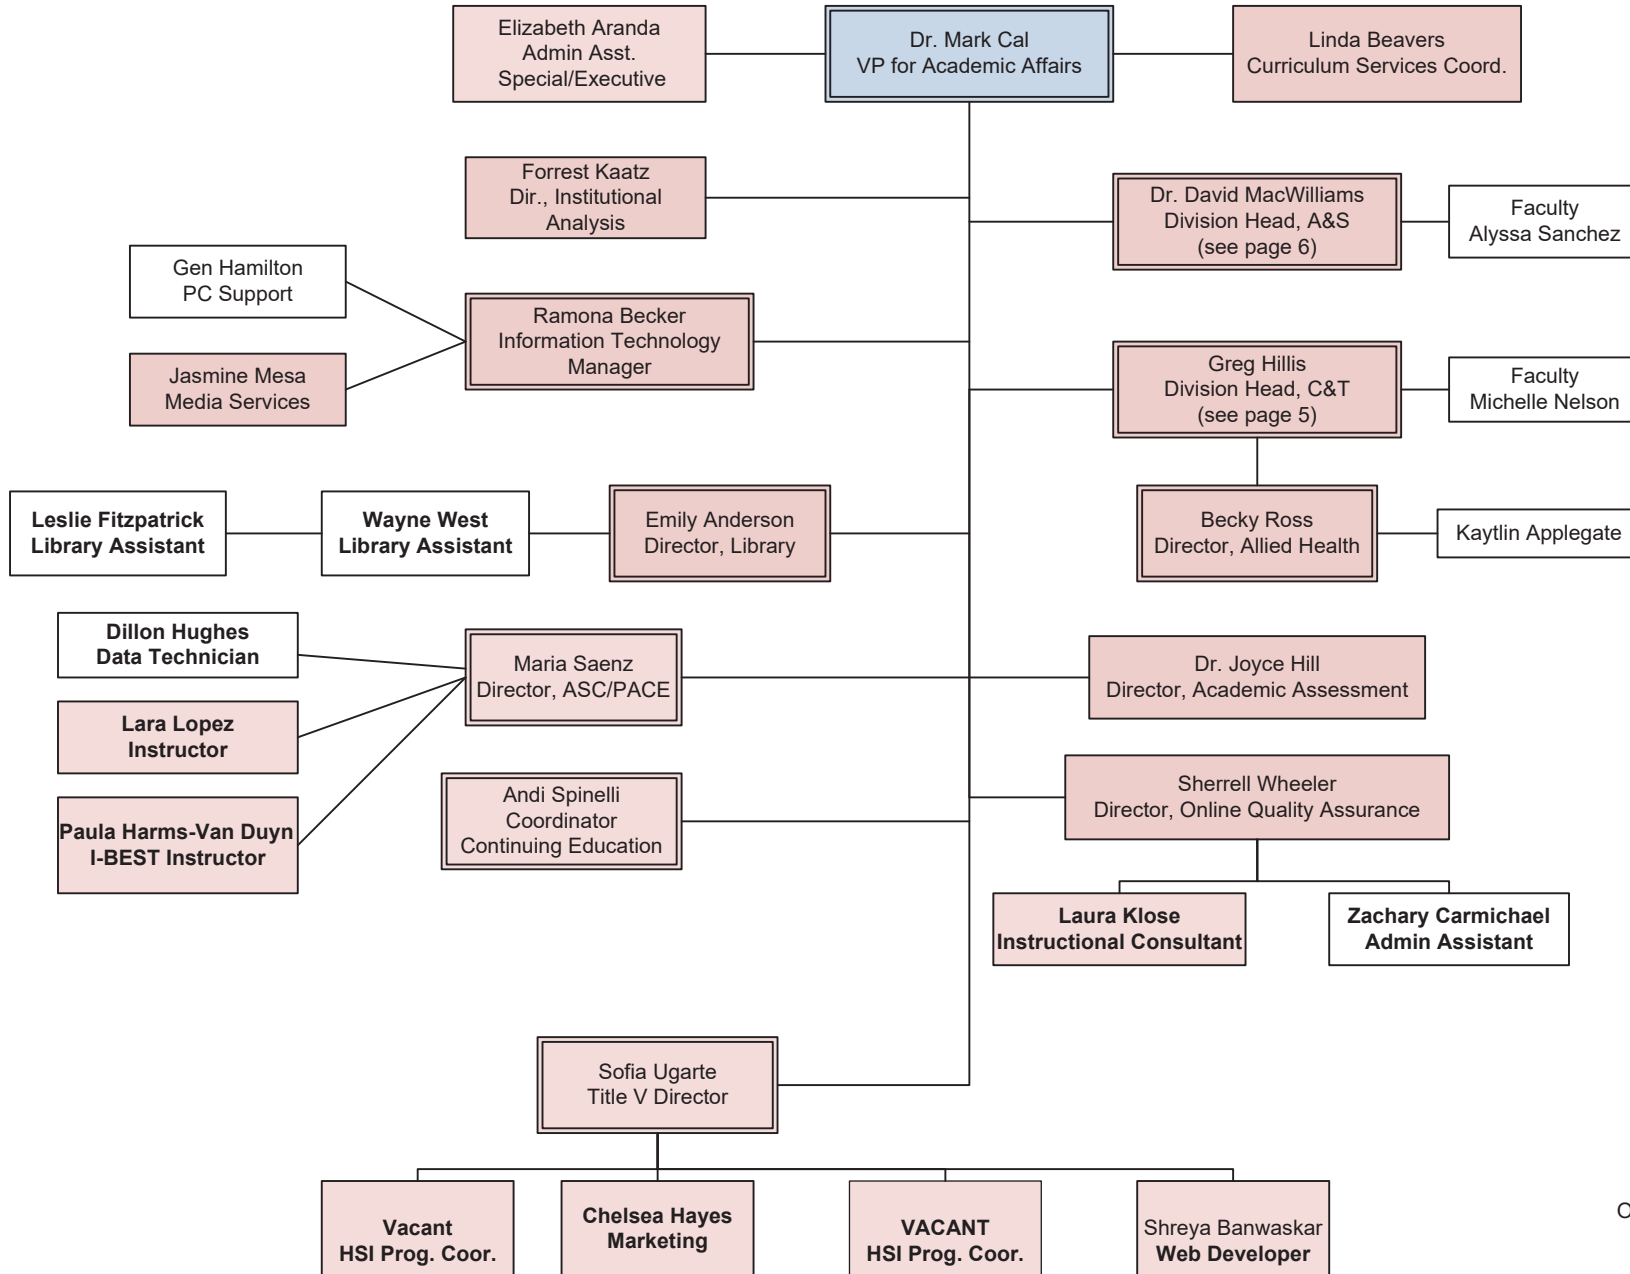

NMSU-A OPERATIONS MANUAL
APPENDIX A
New Mexico State University Alamogordo
Organization Chart

**NMSU-A OPERATIONS MANUAL
APPENDIX A
New Mexico State University Alamogordo
Organization Chart
Academic Affairs – Associate Campus
Director**

**NMSU-A OPERATIONS MANUAL
APPENDIX A
New Mexico State University Alamogordo
Organization Chart - Business & Finance**

**NMSU-A OPERATIONS MANUAL
APPENDIX A
New Mexico State University Alamogordo
Organization Chart - Student Services**

**NMSU-A OPERATIONS MANUAL
APPENDIX A
New Mexico State University Alamogordo
Organization Chart - Career and Technology (C&T)**

NMSU-A OPERATIONS MANUAL
APPENDIX A
New Mexico State University Alamogordo
Organization Chart - Arts and Sciences (A&S)