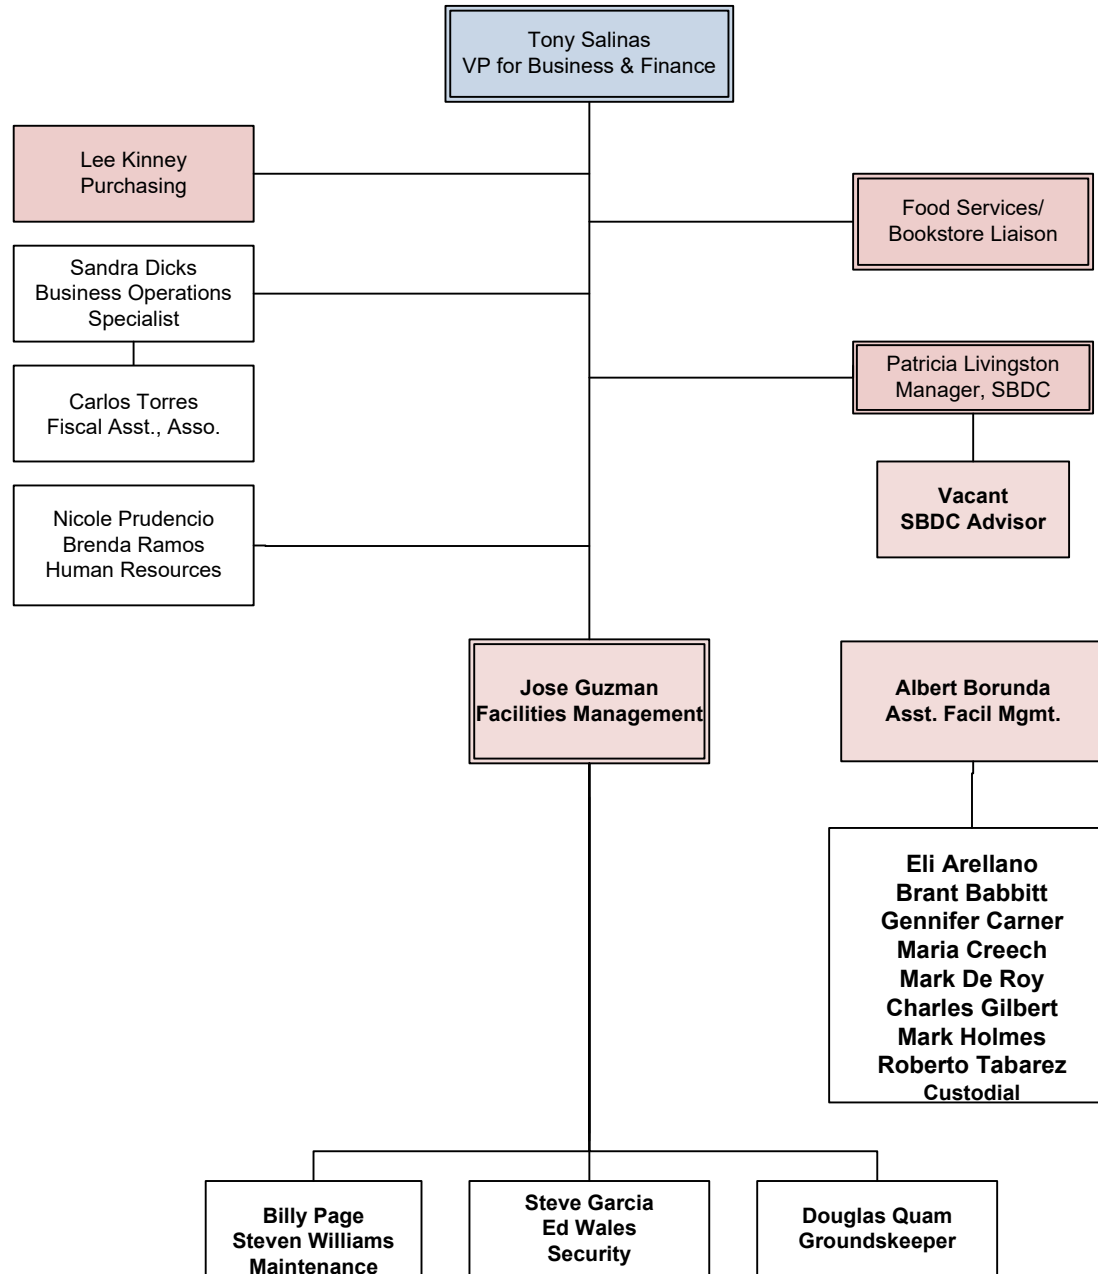

**NMSU-A OPERATIONS MANUAL
APPENDIX A
New Mexico State University Alamogordo
Organization Chart**

**NMSU-A OPERATIONS MANUAL
APPENDIX A
New Mexico State University Alamogordo
Organization Chart
Academic Affairs – Associate Campus
Director**

**NMSU-A OPERATIONS MANUAL
APPENDIX A
New Mexico State University Alamogordo
Organization Chart - Business & Finance**

NMSU-A OPERATIONS MANUAL
APPENDIX A
New Mexico State University Alamogordo
Organization Chart - Student Services

**NMSU-A OPERATIONS MANUAL
APPENDIX A
New Mexico State University Alamogordo
Organization Chart - Career and Technology (C&T)**

NMSU-A OPERATIONS MANUAL
APPENDIX A
New Mexico State University Alamogordo
Organization Chart - Arts and Sciences (A&S)