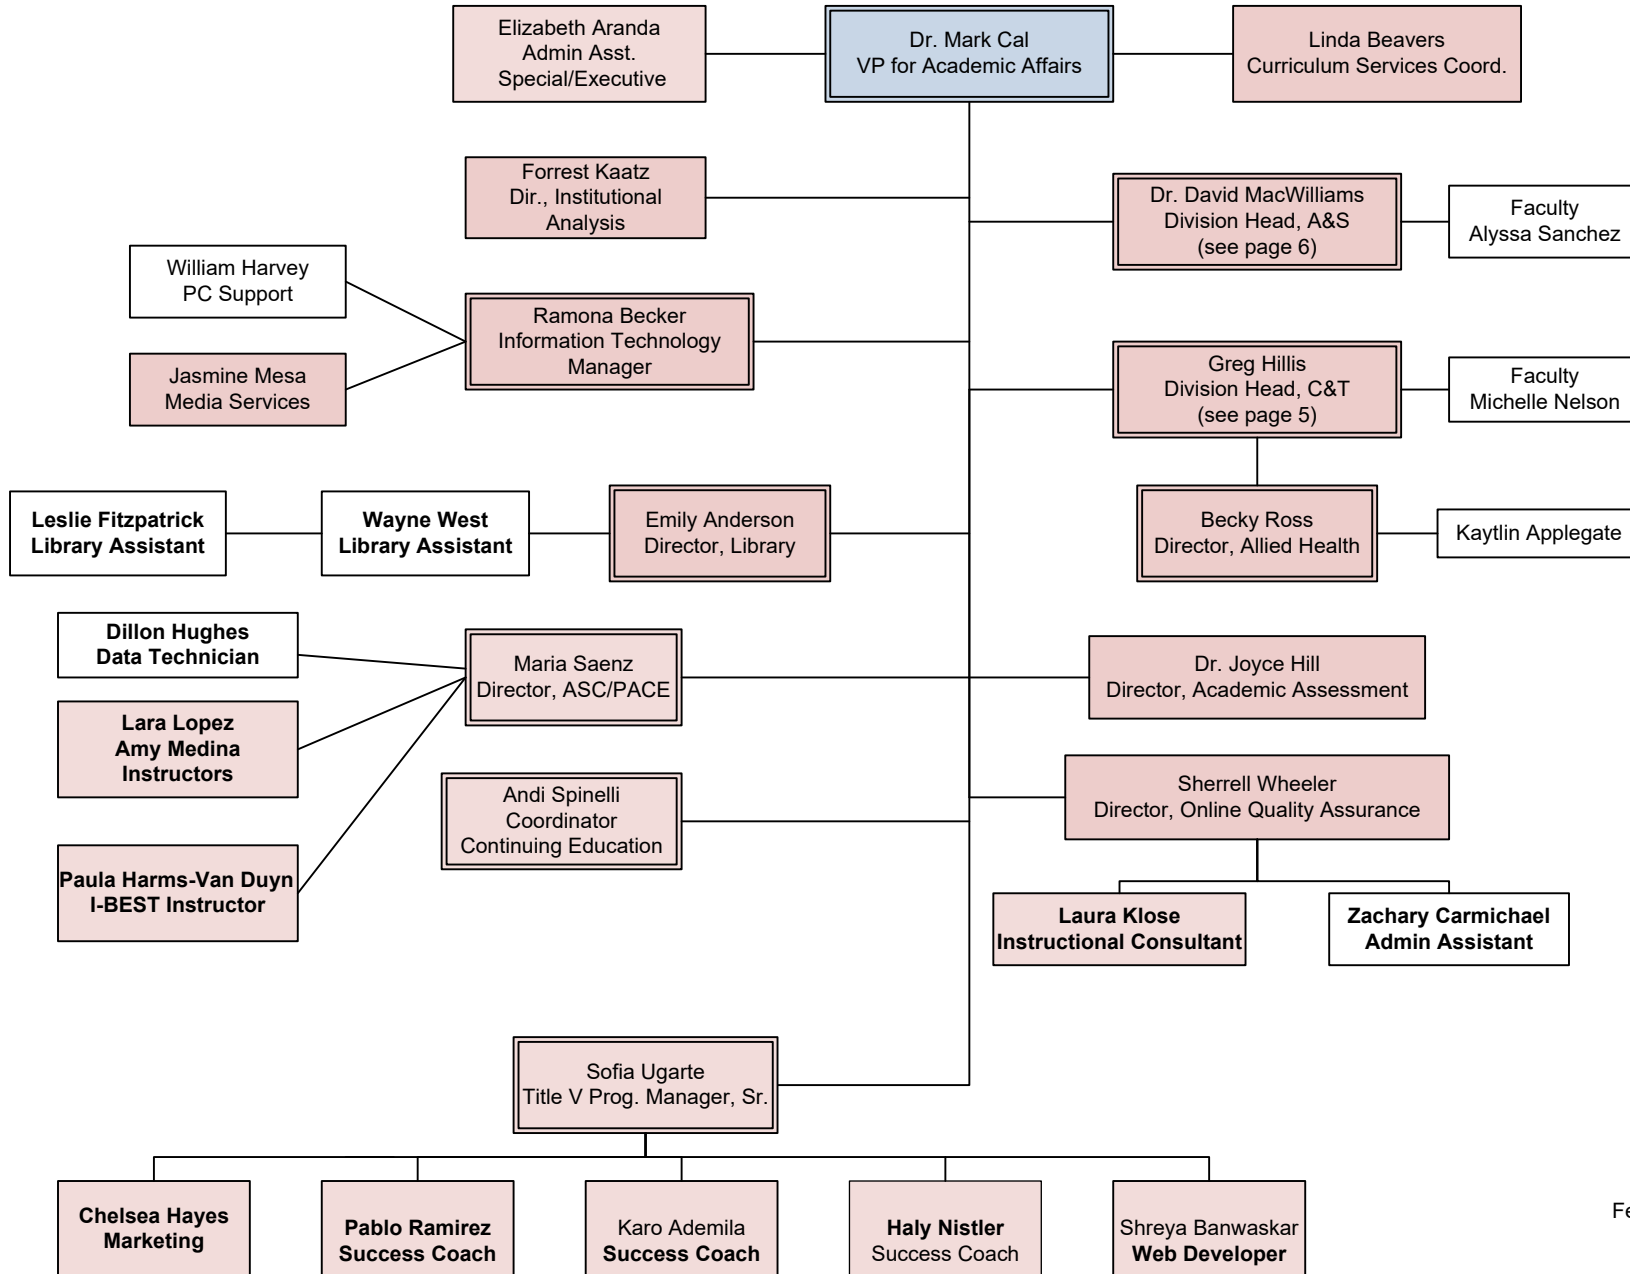

**NMSU-A OPERATIONS MANUAL
APPENDIX A
New Mexico State University Alamogordo
Organization Chart**

**NMSU-A OPERATIONS MANUAL
APPENDIX A
New Mexico State University Alamogordo
Organization Chart
Academic Affairs – Associate Campus
Director**

**NMSU-A OPERATIONS MANUAL
APPENDIX A
New Mexico State University Alamogordo
Organization Chart - Business & Finance**

NMSU-A OPERATIONS MANUAL
APPENDIX A
New Mexico State University Alamogordo
Organization Chart - Student Services

**NMSU-A OPERATIONS MANUAL
APPENDIX A
New Mexico State University Alamogordo
Organization Chart - Career and Technology (C&T)**

NMSU-A OPERATIONS MANUAL
APPENDIX A
New Mexico State University Alamogordo
Organization Chart - Arts and Sciences (A&S)